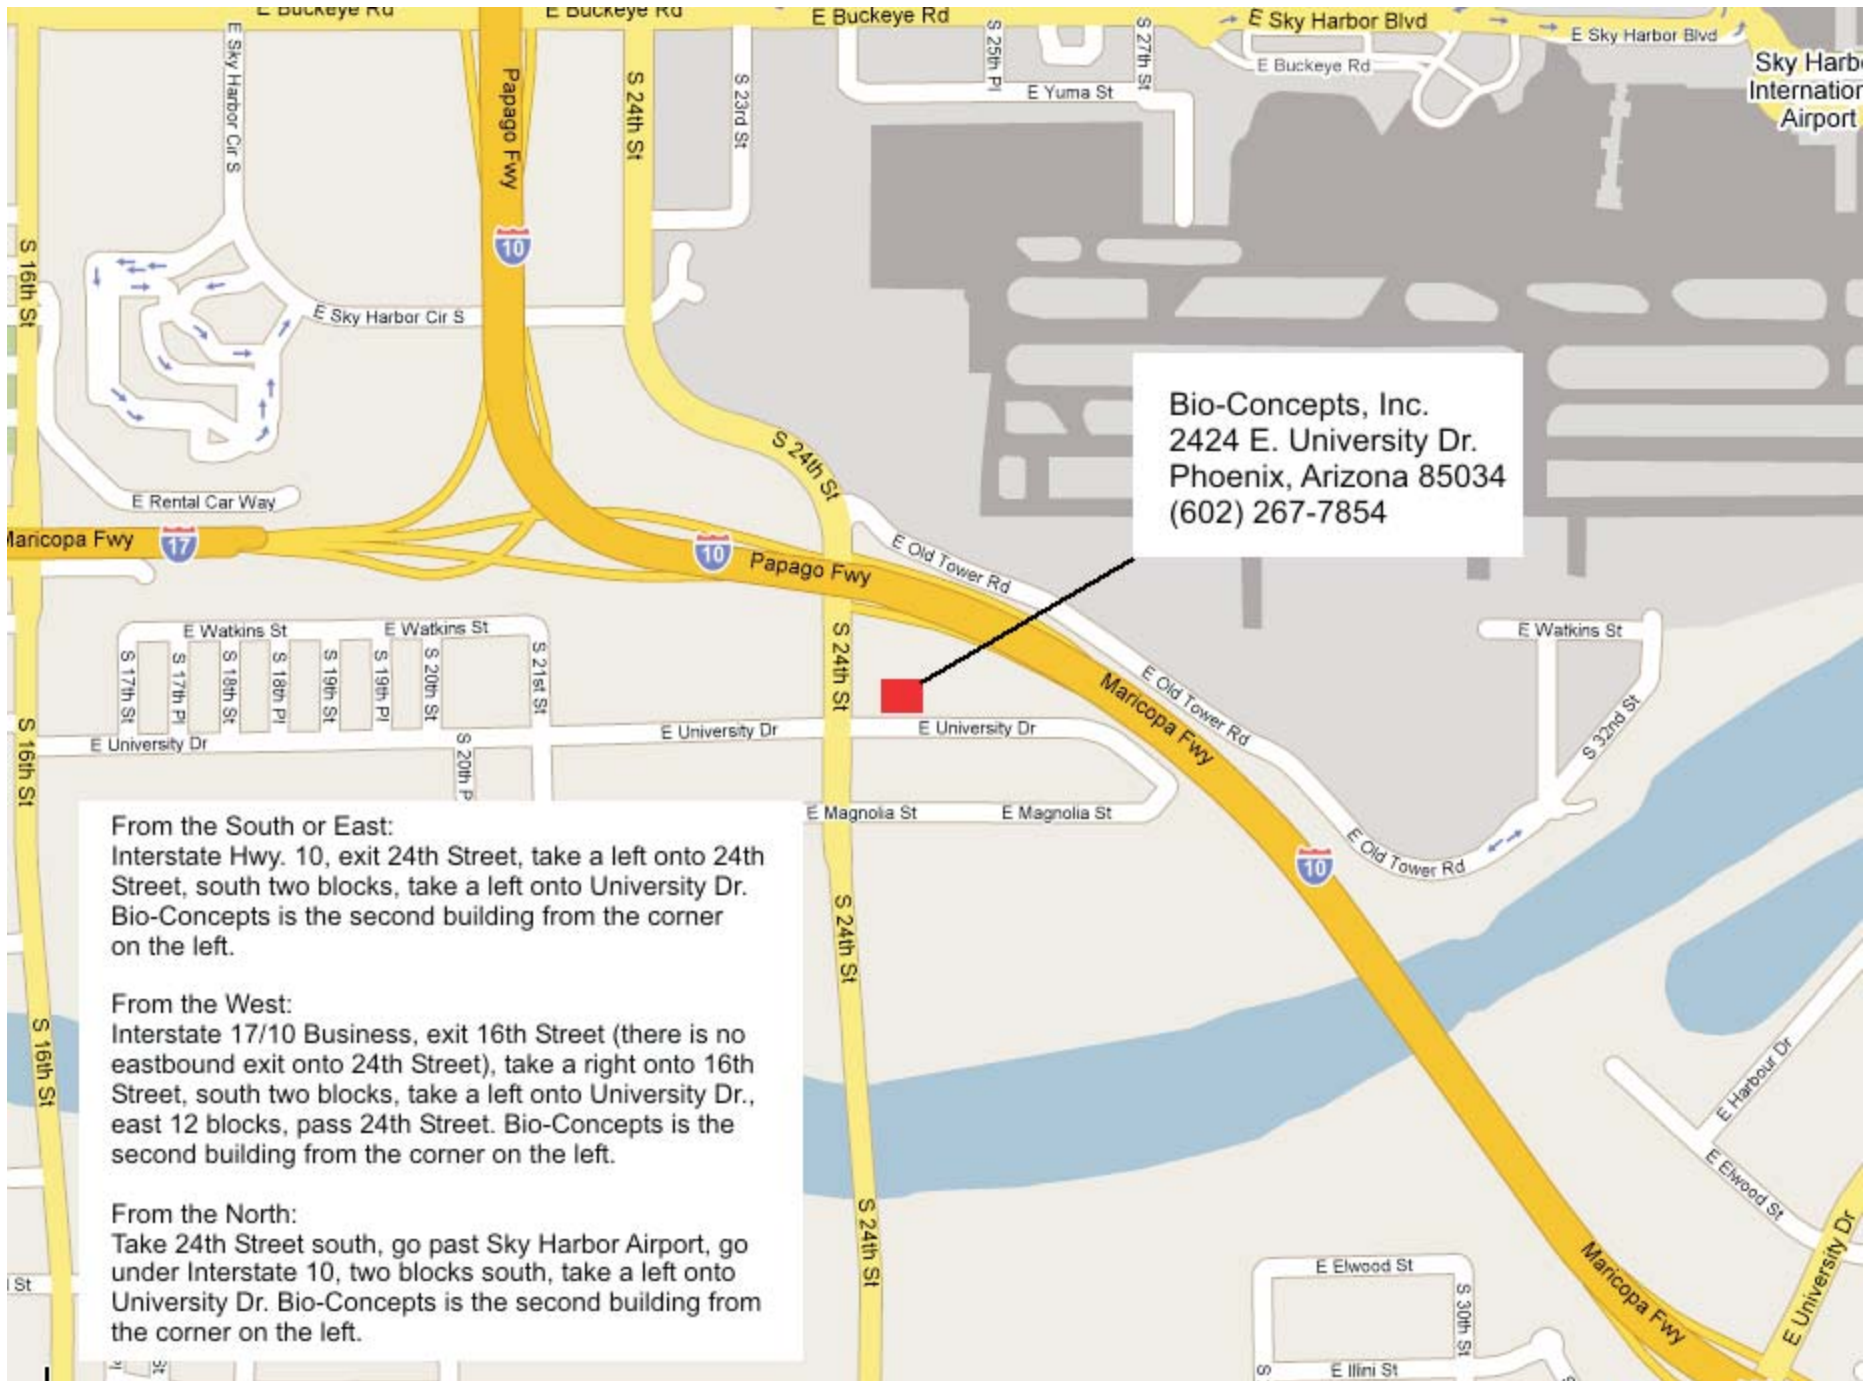

Bio-Concepts, Inc.  
2424 E. University Dr.  
Phoenix, Arizona 85034  
(602) 267-7854

Bio-Concepts, Inc.  
2424 E. University Dr.  
Phoenix, Arizona 85034  
(602) 267-7854

**From the South or East:**  
Interstate Hwy. 10, exit 24th Street, take a left onto 24th Street, south two blocks, take a left onto University Dr. Bio-Concepts is the second building from the corner on the left.

**From the West:**  
Interstate 17/10 Business, exit 16th Street (there is no eastbound exit onto 24th Street), take a right onto 16th Street, south two blocks, take a left onto University Dr., east 12 blocks, pass 24th Street. Bio-Concepts is the second building from the corner on the left.

**From the North:**  
Take 24th Street south, go past Sky Harbor Airport, go under Interstate 10, two blocks south, take a left onto University Dr. Bio-Concepts is the second building from the corner on the left.